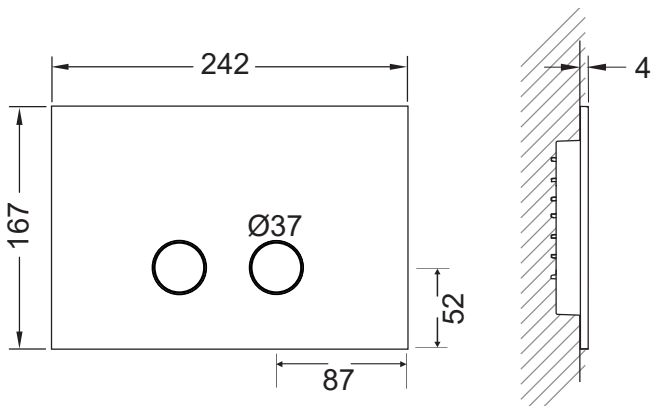

Picture

Material: Brass

Technical drawing

Compatibility for WC Geberit:

UP720 \ UP320 since 2010

SIGMA 8CM 109.790.00.1

SIGMA 12CM

DUOFIX 111.374.00.5
11.350.00.5
11.370.00.5
111.375.00.5
111.791.00.1