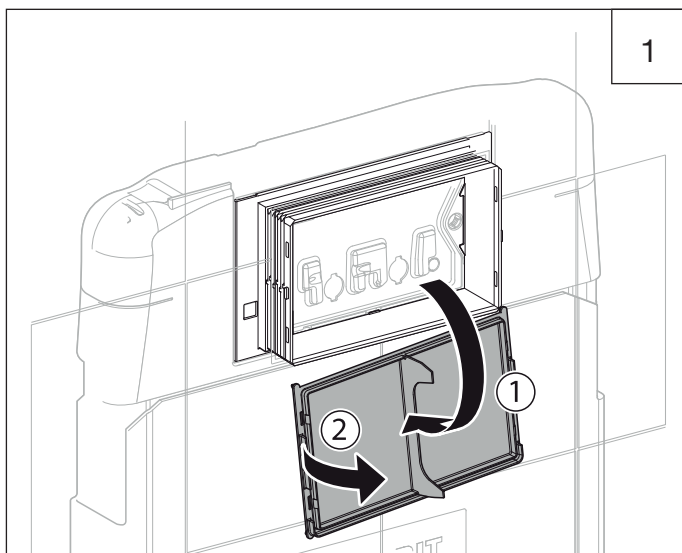

Enlever le film protecteur
Verwijder de beschermfolie
Remove the protective film

Installer la cassette et connecter l'eau
Installeer de cassette en sluit het water aan
Install the toilet cassette and connect the