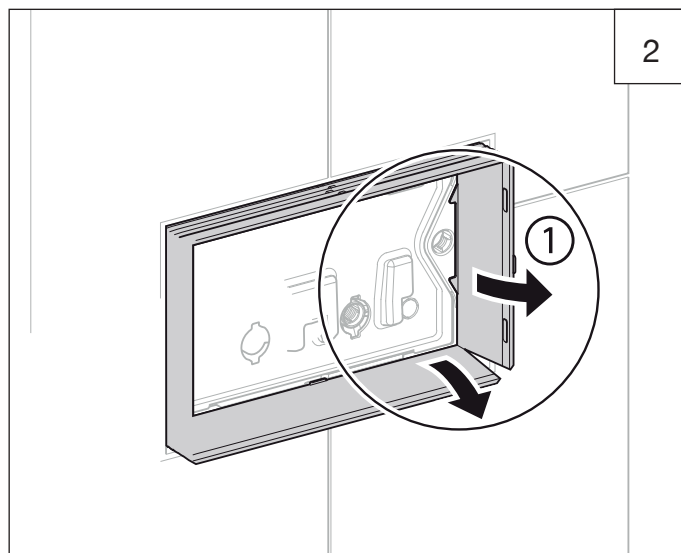

Enlever le reste du film protecteur par les cotés
Verwijder de resterende beschermfolie van de zijkanten.

Remove excess protective film from sides